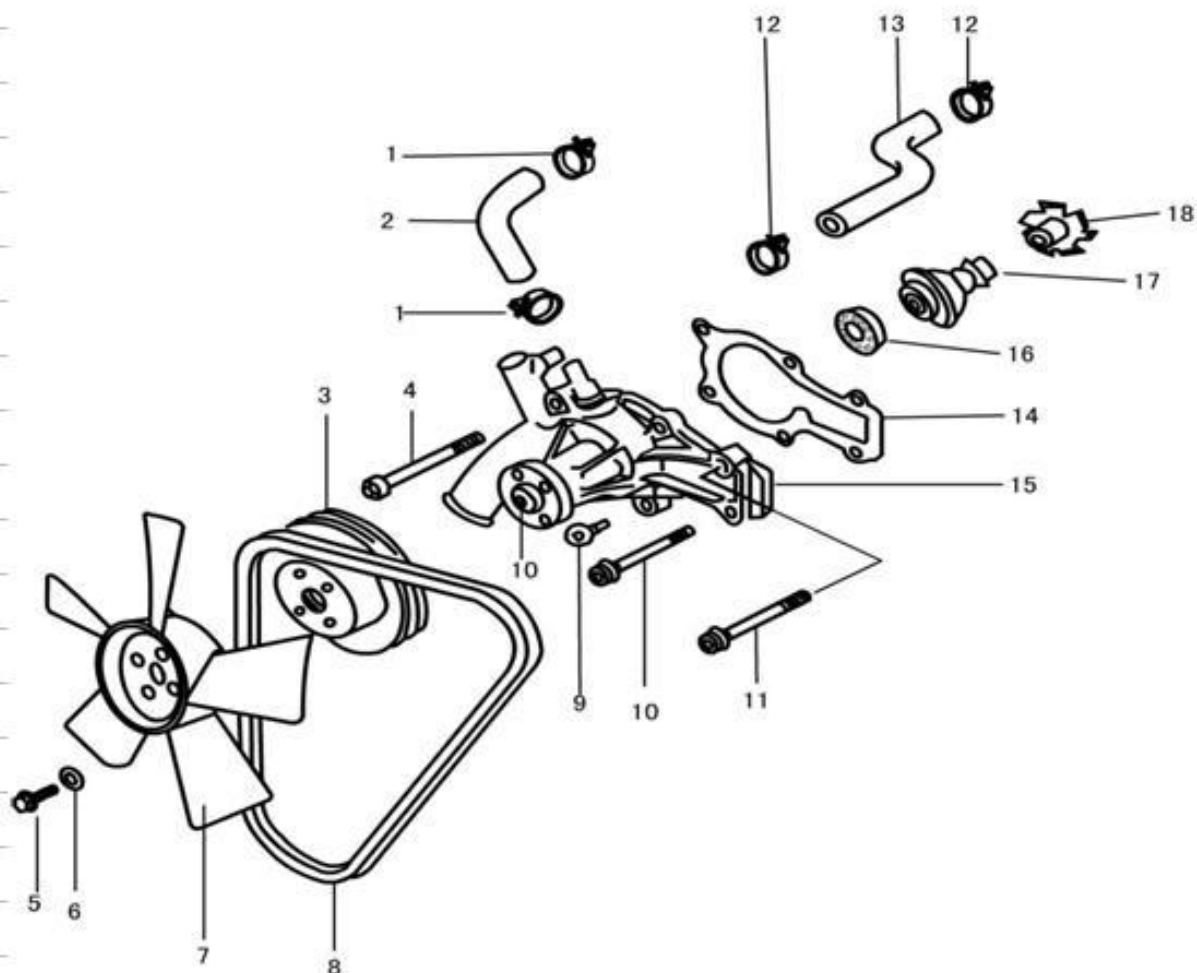

9 WATER PUMP AND FAN PART

No.	Code name	Description	Qty
1	ZB/TT32005.1 - 88	Shell ring with double steel wire18	2
2	270Q - 19011	Rubber pipe (2)	1
3	270Q - 19013	Fan belt pulley	1
4	QTB10	Hexagon-headed bolt with edge M8×88	2
5	GB/T9074.15 - 1988	Hexagon head bolt M6×20	4
6	QTB32	Washer 7.5	4
7	276Q - 19200	Fan assembly	1
8	QTB93A	Fan belt AV10×845	1
9	QTB10	Hexagon-headed bolt with edge M8×23	2
10	270Q - 19002B	Water pump shaft	1
11	QTB10	Hexagon-headed bolt with edge M8×78	2
12	ZB/TT32005.1 - 88	Shell ring with double steel wire22	2
13	LJ276MT - 2 - 19009	Rubber pipe (1)	1
14	276Q - 19001	Water pump gasket	1
15	276Q - 19100	Water pump assembly	1
16	GB276 - 64	Roller bearing E60101	2
17	270Q - F12 - 00	Water seal assembly	1
18	276Q - 19003	Runner of Water pump	1