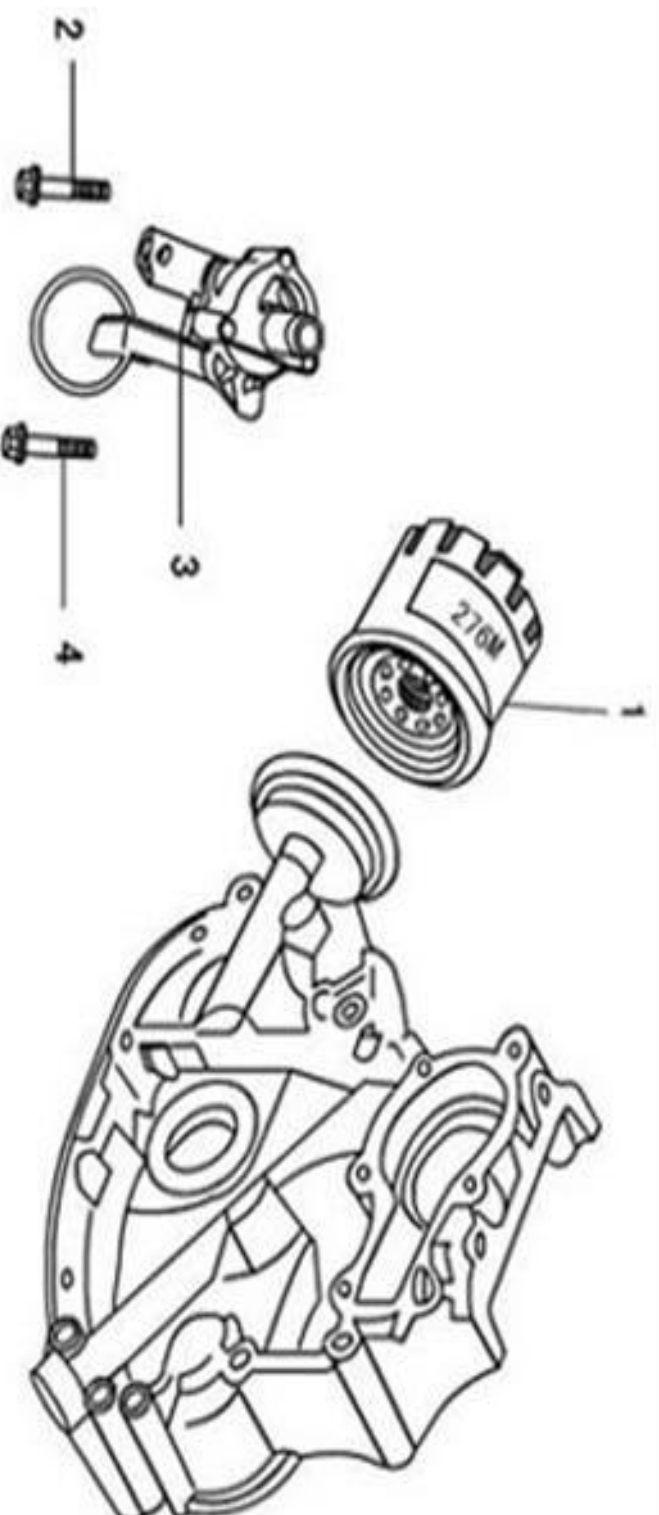

8 OIL FILTER AND OIL PUMP PART

No.	Code name	Description	Qty
1	270Q - 17000	Oil Filter assembly	1
2	GB/T9074.17 - 1988	Bolt assembly M6×48	2
3	LJ276MT - 2 - 16000	Oil pump subassembly	1
4	GB/T9074.17 - 1988	Bolt assembly M6×53	1