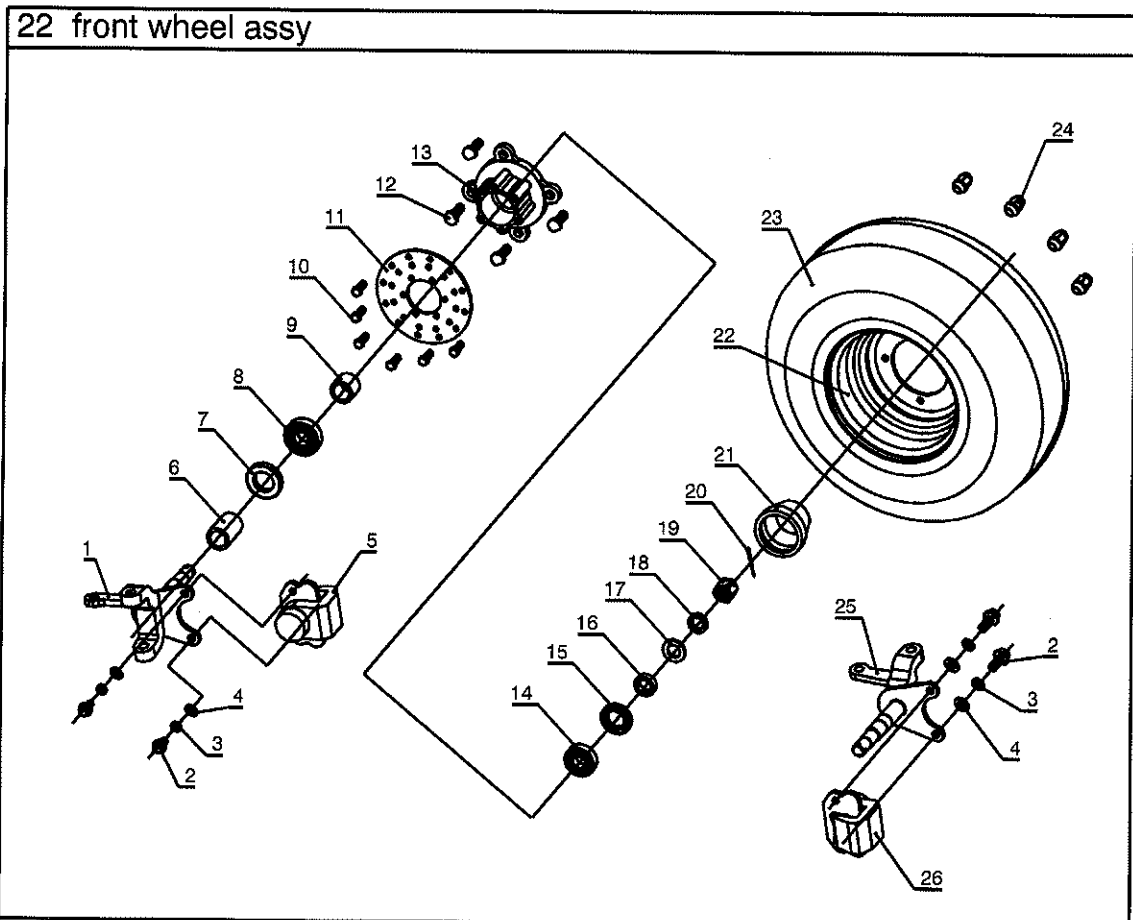

22. Front wheel assy

NO.	PART NO.	DESCRIPTION	QUANTITY
1	DS250.02.00.00.03	right knuckle	1
2	5787-M8x16	flange bolt M8x16	4
3	93-SW8	spring washer ? 8	4
4	95-W8	plane washer ? 8	4
5	E250.04.01.03.00	front right brake cylinder	1
6	JD0360008	outside bush . knuckle	2
7	3452.1-FB 47x28x7	grease seal FB 47x28x7	2
8	276-B6204	ball bearing 6204	2
9	JD0360007	inside bush . knuckle	2
10	70.3-M6x16	bolt M6x16	12
11	JD0360150	disc . front brake	2
12	E250.02.00.00.01C	knurled bolt . front wheel	8
13	JD0360200-EU	hub . front wheel	2
14	276-B6203	ball bearing 6203	2
15	3452.1-FB 40x25x6	grease seal FB 40x25x6	2
16	JD0360006	small bush . knuckle	2
17	95-W16	plane washer ? 16	2

22 front wheel assy

NO.	PART NO.	DESCRIPTION	QUANTITY
18	93-SW16	spring washer ? 16	2
19	9457-M16x1.5	slotted nut M16x1.5	2
20	91-CP4x40	cotter pin 4x40	2
21	JD0360010	hub cover . front wheel	2
22	E250.02.01.00.03	aluminum rim . front wheel	2
23	E250.02.01.00.02	front right highway tire , AT21x8-10	1
24	D650.03.02.00.02	hub nut	8
25	DS250.02.00.00.02	left knuckle	1
26	E250.04.01.02.00	front left brake cylinder	1