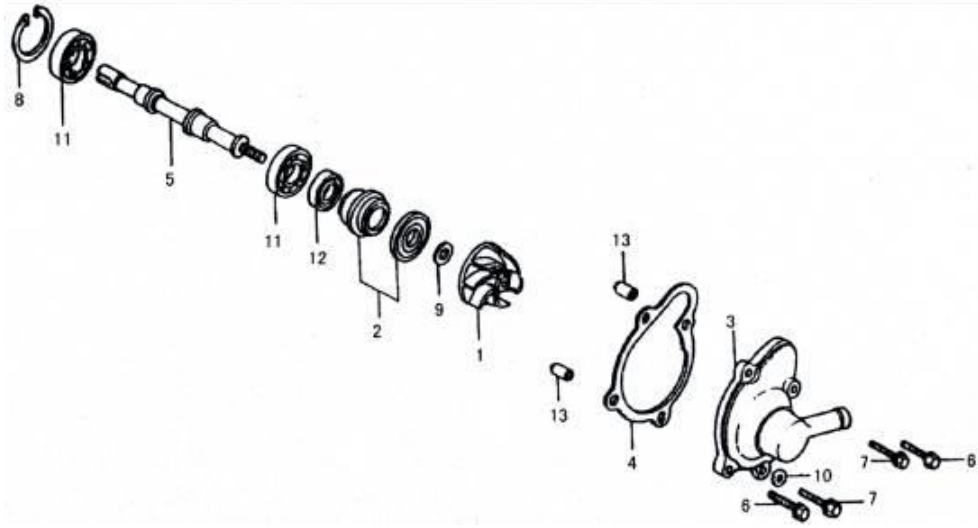

17 COOLANT PUMP ASSY

No.	P/N	ENGLISH	Q'ty
1	172MM-080004	WATER PUMP IMPELLER	1
2	152MI-081000	WATER SEAL ASSY	1
3	172MM-080003	WATER PUMP COVER	1
4	172MM-080002	COVER SEAL WASHER	1
5	172MM-080001	WATER PUMP AXIS	1
6	152MI-013009	BOLT M6X40	2
7	152MI-021017	BOLT M6X25	2
8	893.1-RR19	HOLE RETAINER RING	1
9	152MI-080007	WASHER.7.5X13X1.2	1
10	152MI-080011	WASHER.6X12X1	1
11	NTN: 6800	NEEDLE BEARING	2
12	172MM-080005	GREASE SEAL 10X20X5	1
13	152MI-080008	LOCATION PIN Ø8X14	2
14			
15			
16			
17			
18			
19			
20			
21			