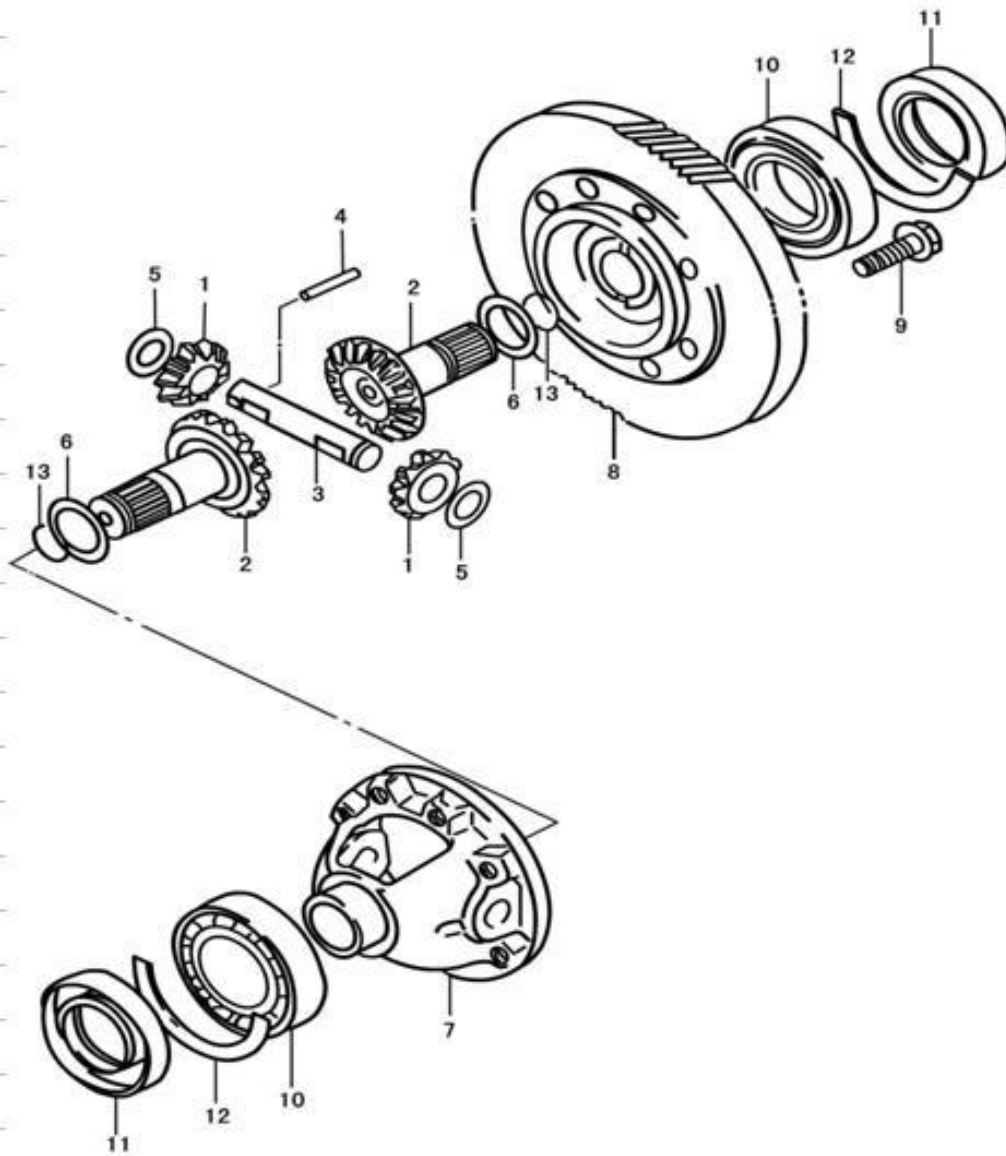

16 DIFFERENTIAL

No	Code name	Description	Qty
1	2303017	Differential Planet gear	2
2	2303015	Half axle of Differential	2
3	2303019	Planet gear shaft	1
4	GB309 - 84	Needle bearing D5×25.8	1
5	2303018	Planet gear washer	2
6-1	2303012	Half axle adjusting washer	0 ~ 2
6-2	2303013	Half axle adjusting washer	0 ~ 2
6-3	2303014	Half axle adjusting washer	0 ~ 2
7	2303011	Differential case	1
8	2303021	Main reduction gear	1
9	GB5789 - 86	Bolt M10×1.25×20-10.9	8
10	GB/T276 - 94	Endocentric ball bearing 6207Z/P63	2
11	1701090	Differential seal ring assembly	2
12	1701014	Thrust ring of Differential	2
13	2303016	Steel cable baffle ring	2