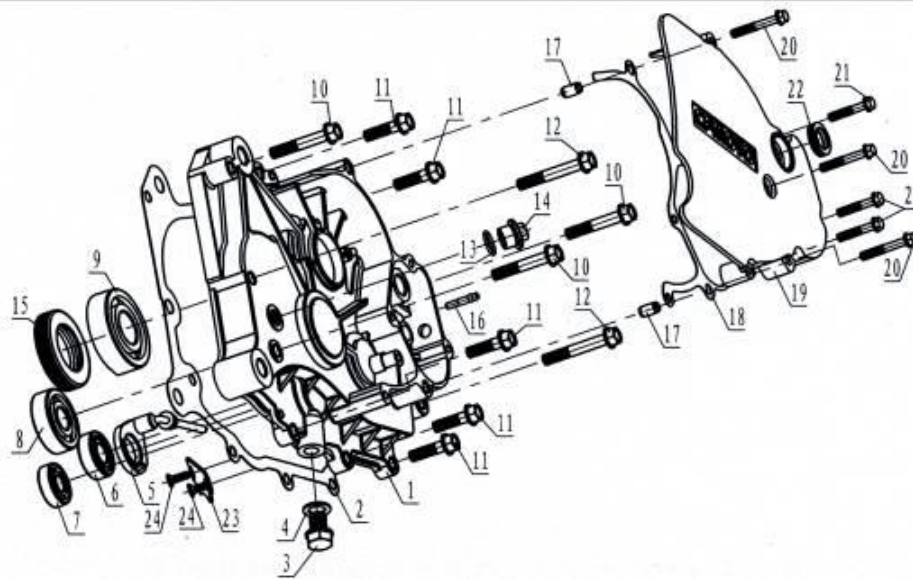

### 13 GEARBOX COVER ASSY

No.	P/N	ENGLISH	Q'ty
1	172MM-C-060001	GEARBOX COVER	1
2	172MM-C-060002	GEAR BOX PAPER WASHER	1
3	172MM-013005	BOLT M12X1.5.OIL OUTLET	1
4	152MI-021014	WASHER12	1
5	172MM-B-069000	SHIFT DISPLAY SWITCH	1
6	276-6202-RS	BALL BEARING	1
7	276-B6201	BALL BEARING	1
8	276-B6203	BALL BEARING	1
9	276-6305-RS	BALL BEARING	1
10	172MM-B-011107	BOLT M8X48	3
11	172MM-B-011111	BOLT M8X30	5
12	1P52MI-A-011007	BOLT M8X55	2
13	CF188-332004	"O" RING 19X2.5	1
14	CF188-332003	OIL INLET BOLT	1
15	172MM-C-060003	OIL SEAL 32X62X7	1
16	CF188-310028	AIR PIPE JOINT	1
17	152MI-080008	LOCATION PIN Ö8X14	2
18	172MM-C-060007	PAPER WASHER.	1
19	172MM-C-060006	CHAIN PULLY COVER	1
20	5787- M6X40-D-Cr	BOLT	3
21	152MI-080012	BOLT M6X32	3
22	CF188-065002	OIL SEAL SD 15X25X5	1
23	172MM-B-011113	OIL STOP CHIP	1
24	819-M4X12	SCREW M4X12	2